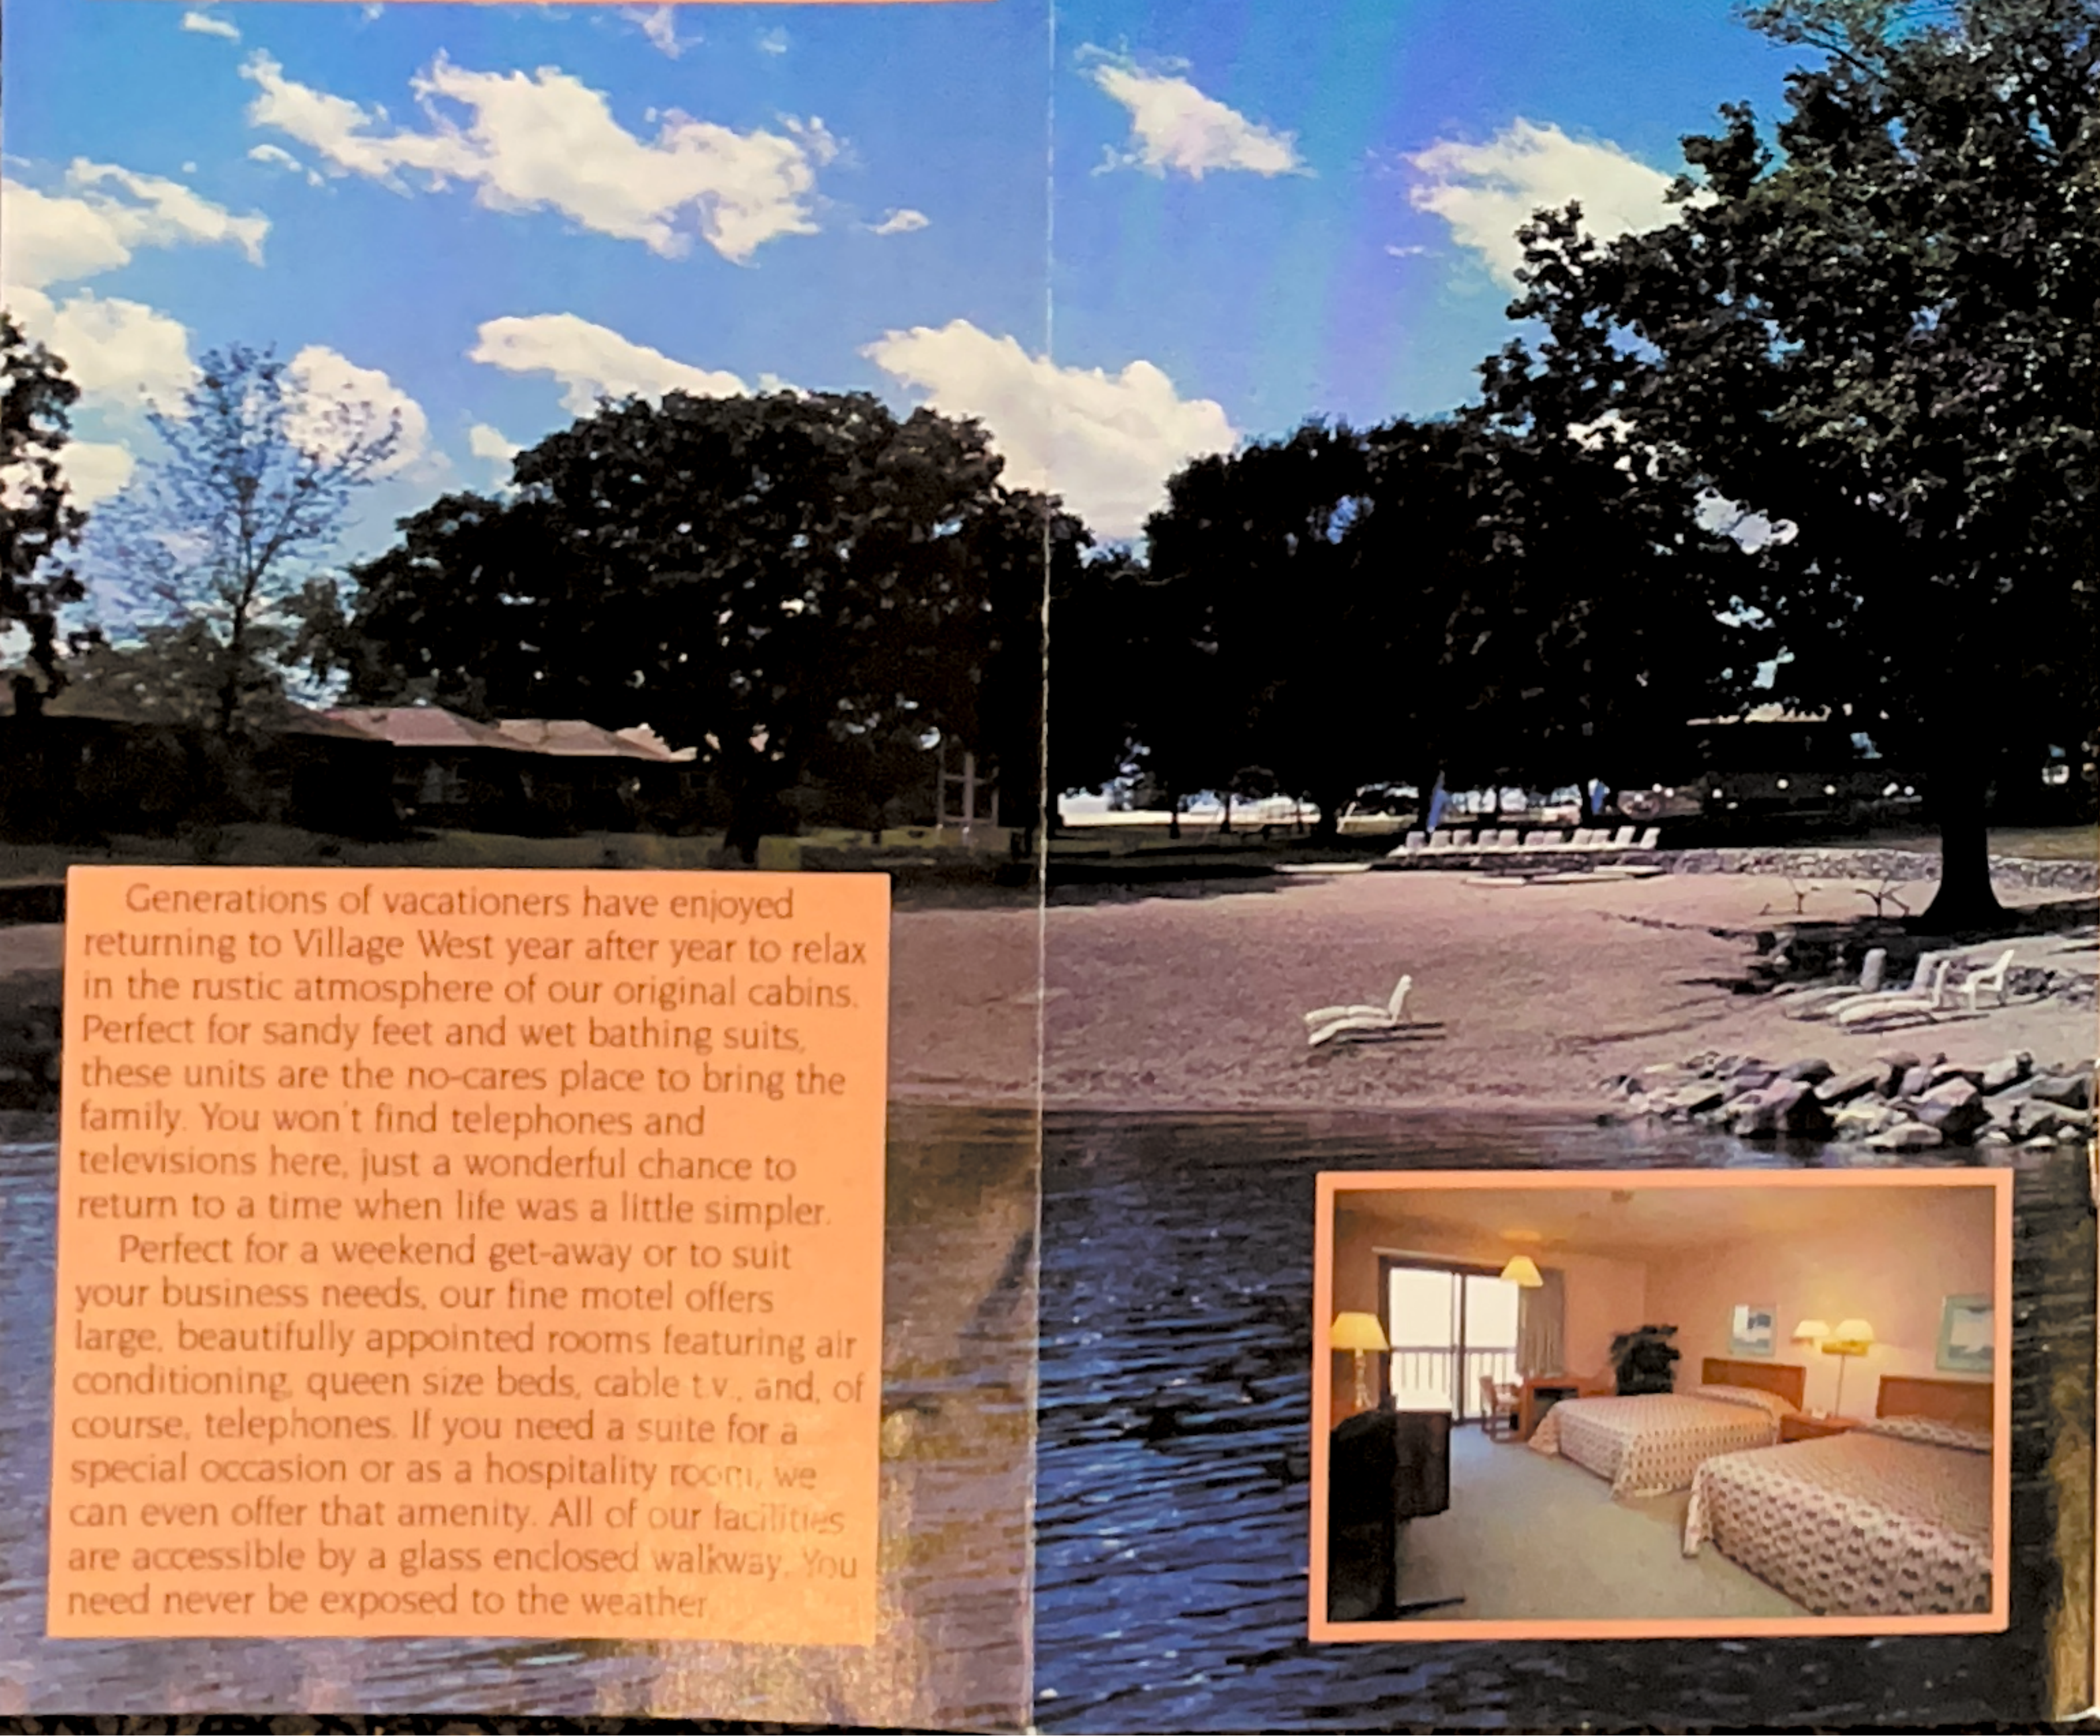

Now more than ever Village West offers something for everyone. We're your year-round recreational area located on America's only blue water lake, with accommodations to suit even the most discriminating taste.

Our individual luxury townhouse units feature 2 bedrooms upstairs, 1 bedroom downstairs, 2 baths, a kitchenette, air conditioning, telephones, cable TV and a deck with a lovely view of the lake. If first class quality and convenience are what you crave, this is the place for you.

Generations of vacationers have enjoyed returning to Village West year after year to relax in the rustic atmosphere of our original cabins. Perfect for sandy feet and wet bathing suits, these units are the no-cares place to bring the family. You won't find telephones and televisions here, just a wonderful chance to return to a time when life was a little simpler.